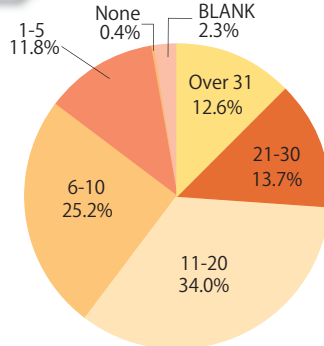

Q How many exhibitors did you visit?