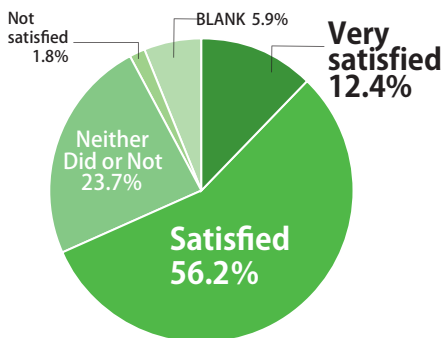

## Exhibitors were from:

JAPAN	88.2%
KOREA	4.1%
NETHERLANDS	2.9%
CHINA	1.8%
BELGIUM	0.6%
ITALY	0.6%
SINGAPORE	0.6%
SPAIN	0.6%
USA	0.6%

## Exhibitors' Reaction

Q Did you have any business talks with visitors?

Q Did you have any business talks or information exchange with other exhibitors?

Q How was the GPEC2018?

As a place for business negotiation