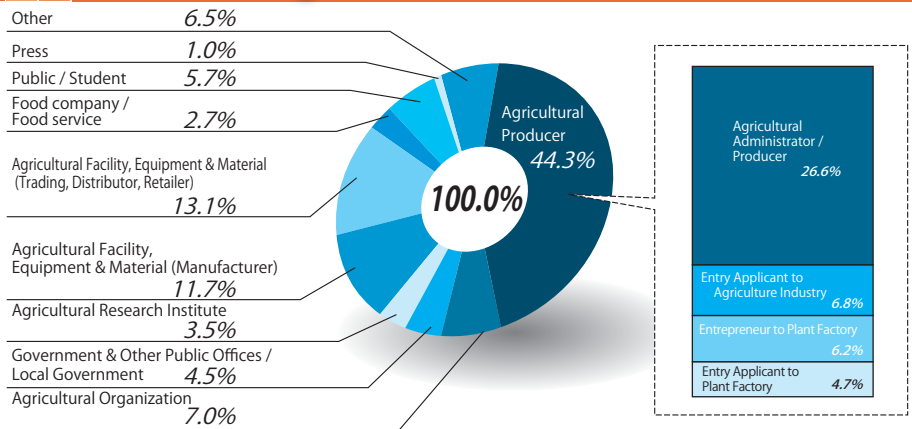

## Number of Visitors

Date	Weather	Visitors
Jul. 11 Wed.	Fine	11,973
Jul. 12 Thu.	Cloudy	14,556
Jul. 13 Fri.	Fine	13,653
Total		40,182

The number of "Visitors" means the total number including repeaters.

OVERSEAS from ...

Armenia / Australia / Belgium / China / France / Hong Kong / Indonesia / Korea / Malaysia / Moldova / Mongolia / Netherlands / Nigeria / Russia / Rwanda / Saudi Arabia / Singapore / Sweden / Taiwan / Thailand / UAE / UK / USA / Vietnam and more

## Visitor Categories Breakdown