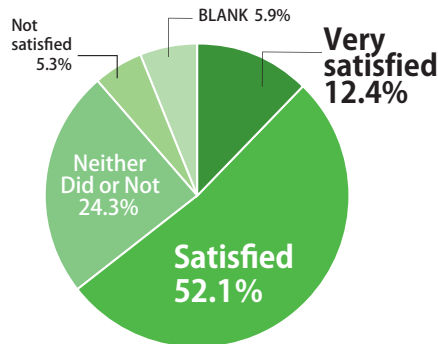

As a place to find new customers