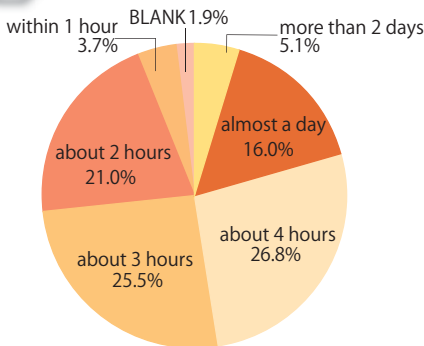

Visitors' Reaction

Q How long did you stay in the venue?